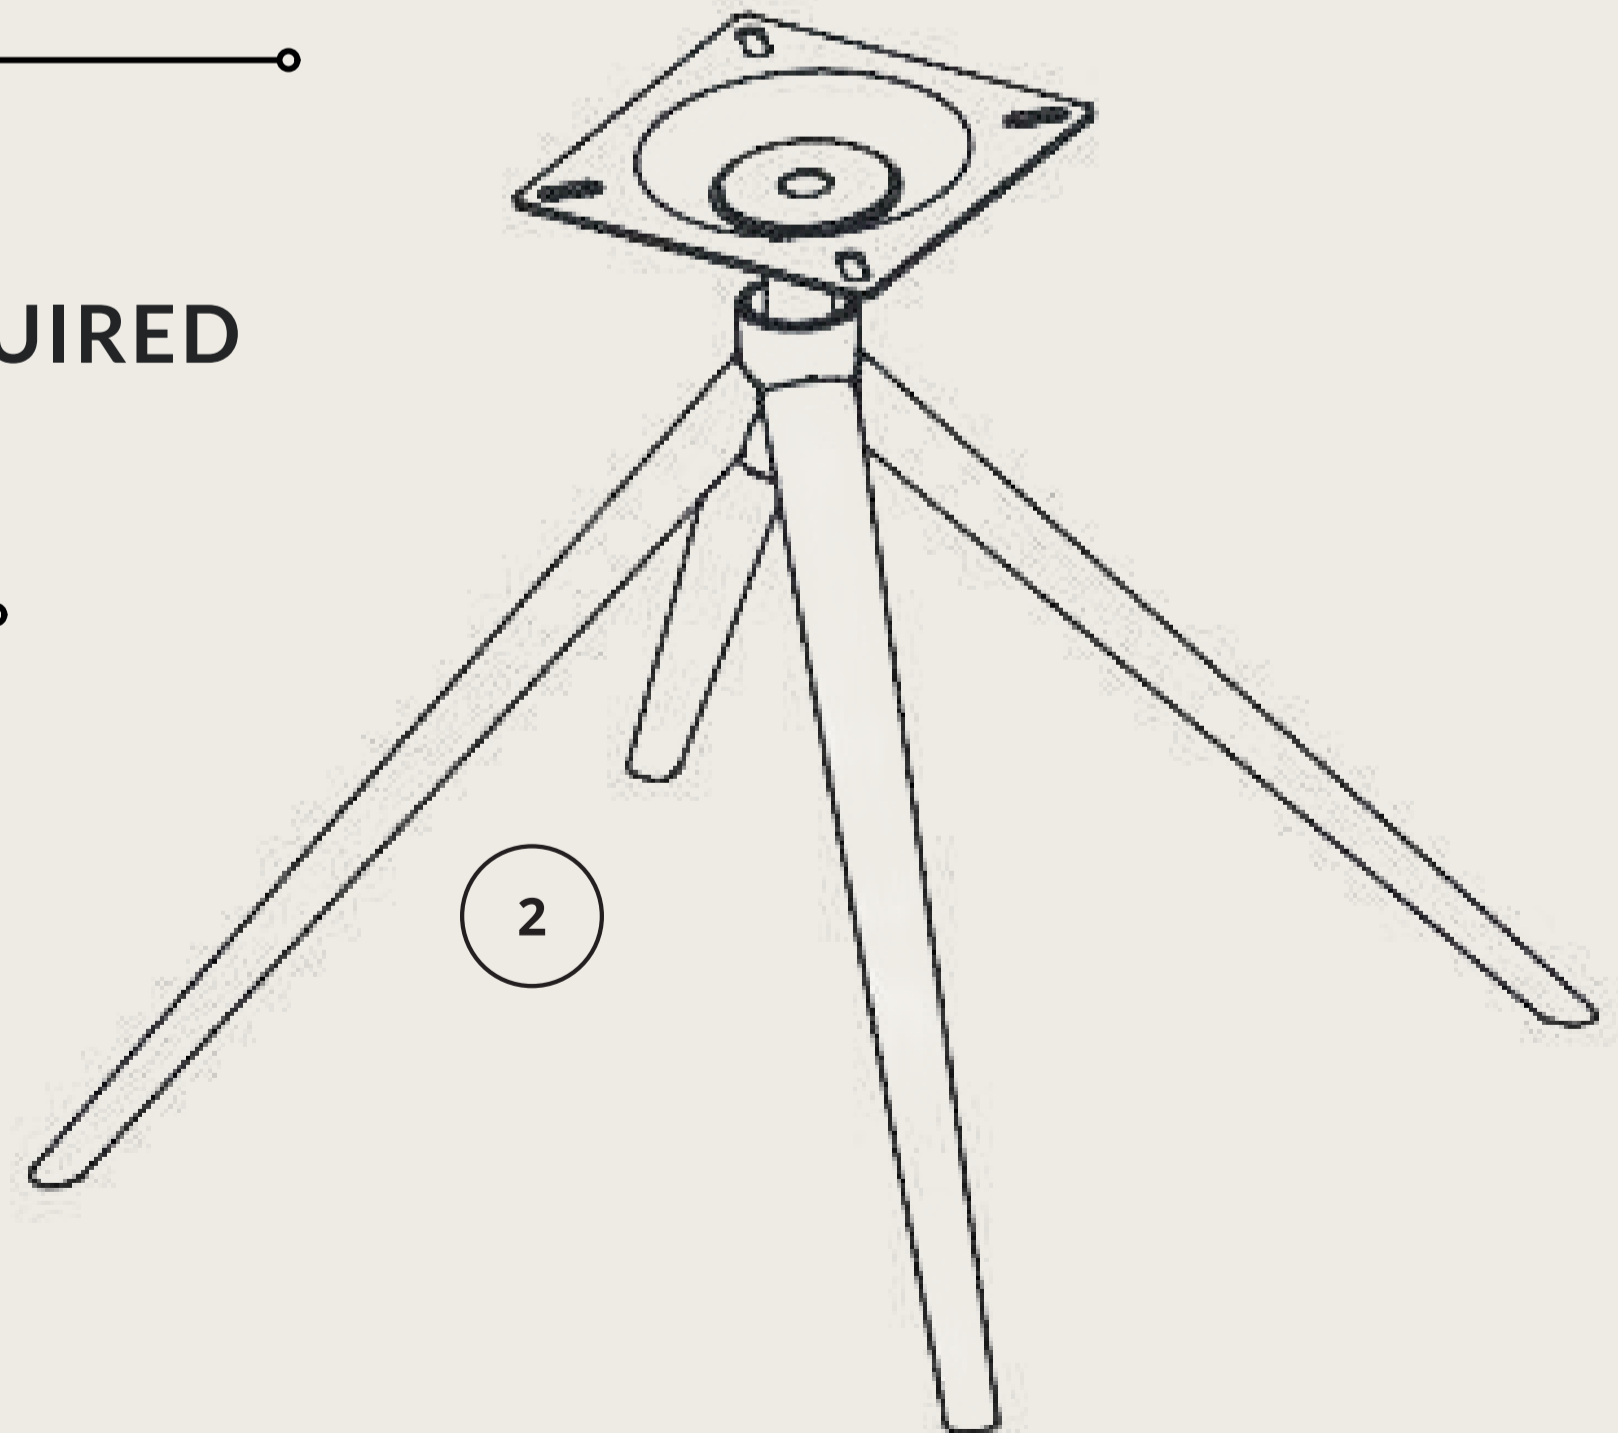

STELLA SWIVEL CHAIR

BLUE BOUCLE FABRIC FOR WARMTH,
TEXTURE AND SOFTNESS

SUPPORTIVE WRAPAROUND DESIGN
WITH A SOFTLY CURVED PROFILE

360°

360° RETURN SWIVEL FOR EASY
MOVEMENT AND POSITIONING

TAPERED BLACK LEGS COMPLETE
THE ELEGANT SILHOUETTE

STELLA SWIVEL CHAIR

DIMENSIONS:

STELLA SWIVEL CHAIR

ASSEMBLY:

EASY ASSEMBLY
1 PERSON/ APPROX 15 MINS

1

ALLEN KEY INCLUDED

NO ADDITIONAL TOOLS REQUIRED