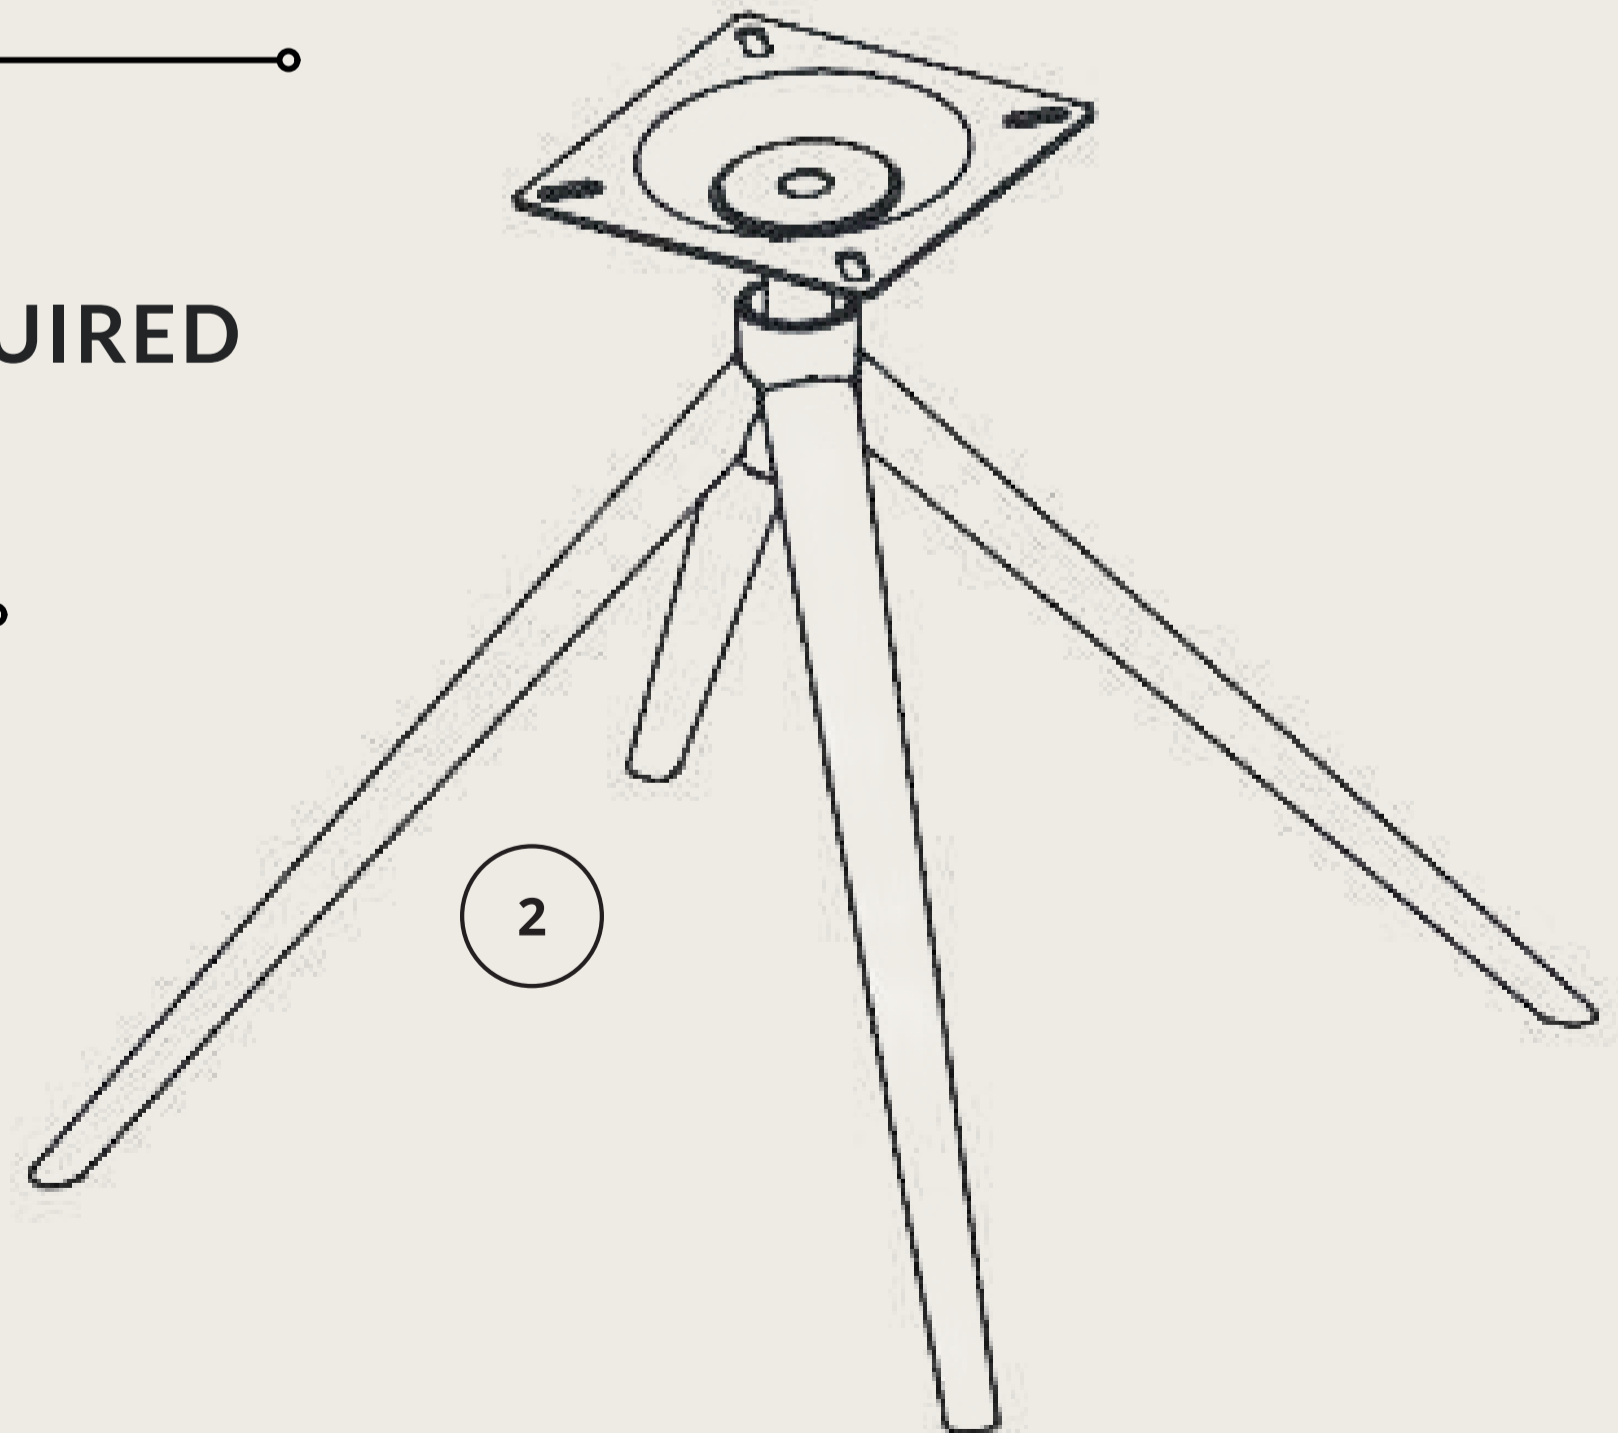

STELLA SWIVEL CHAIR

GREY BOUCLE FABRIC FOR WARMTH,
TEXTURE AND SOFTNESS

SUPPORTIVE WRAPAROUND DESIGN
WITH A SOFTLY CURVED PROFILE

360°

360° RETURN SWIVEL FOR EASY
MOVEMENT AND POSITIONING

TAPERED BLACK LEGS COMPLETE
THE ELEGANT SILHOUETTE

STELLA SWIVEL CHAIR

DIMENSIONS:

STELLA SWIVEL CHAIR

ASSEMBLY:

EASY ASSEMBLY
1 PERSON/ APPROX 15 MINS

1

ALLEN KEY INCLUDED

NO ADDITIONAL TOOLS REQUIRED