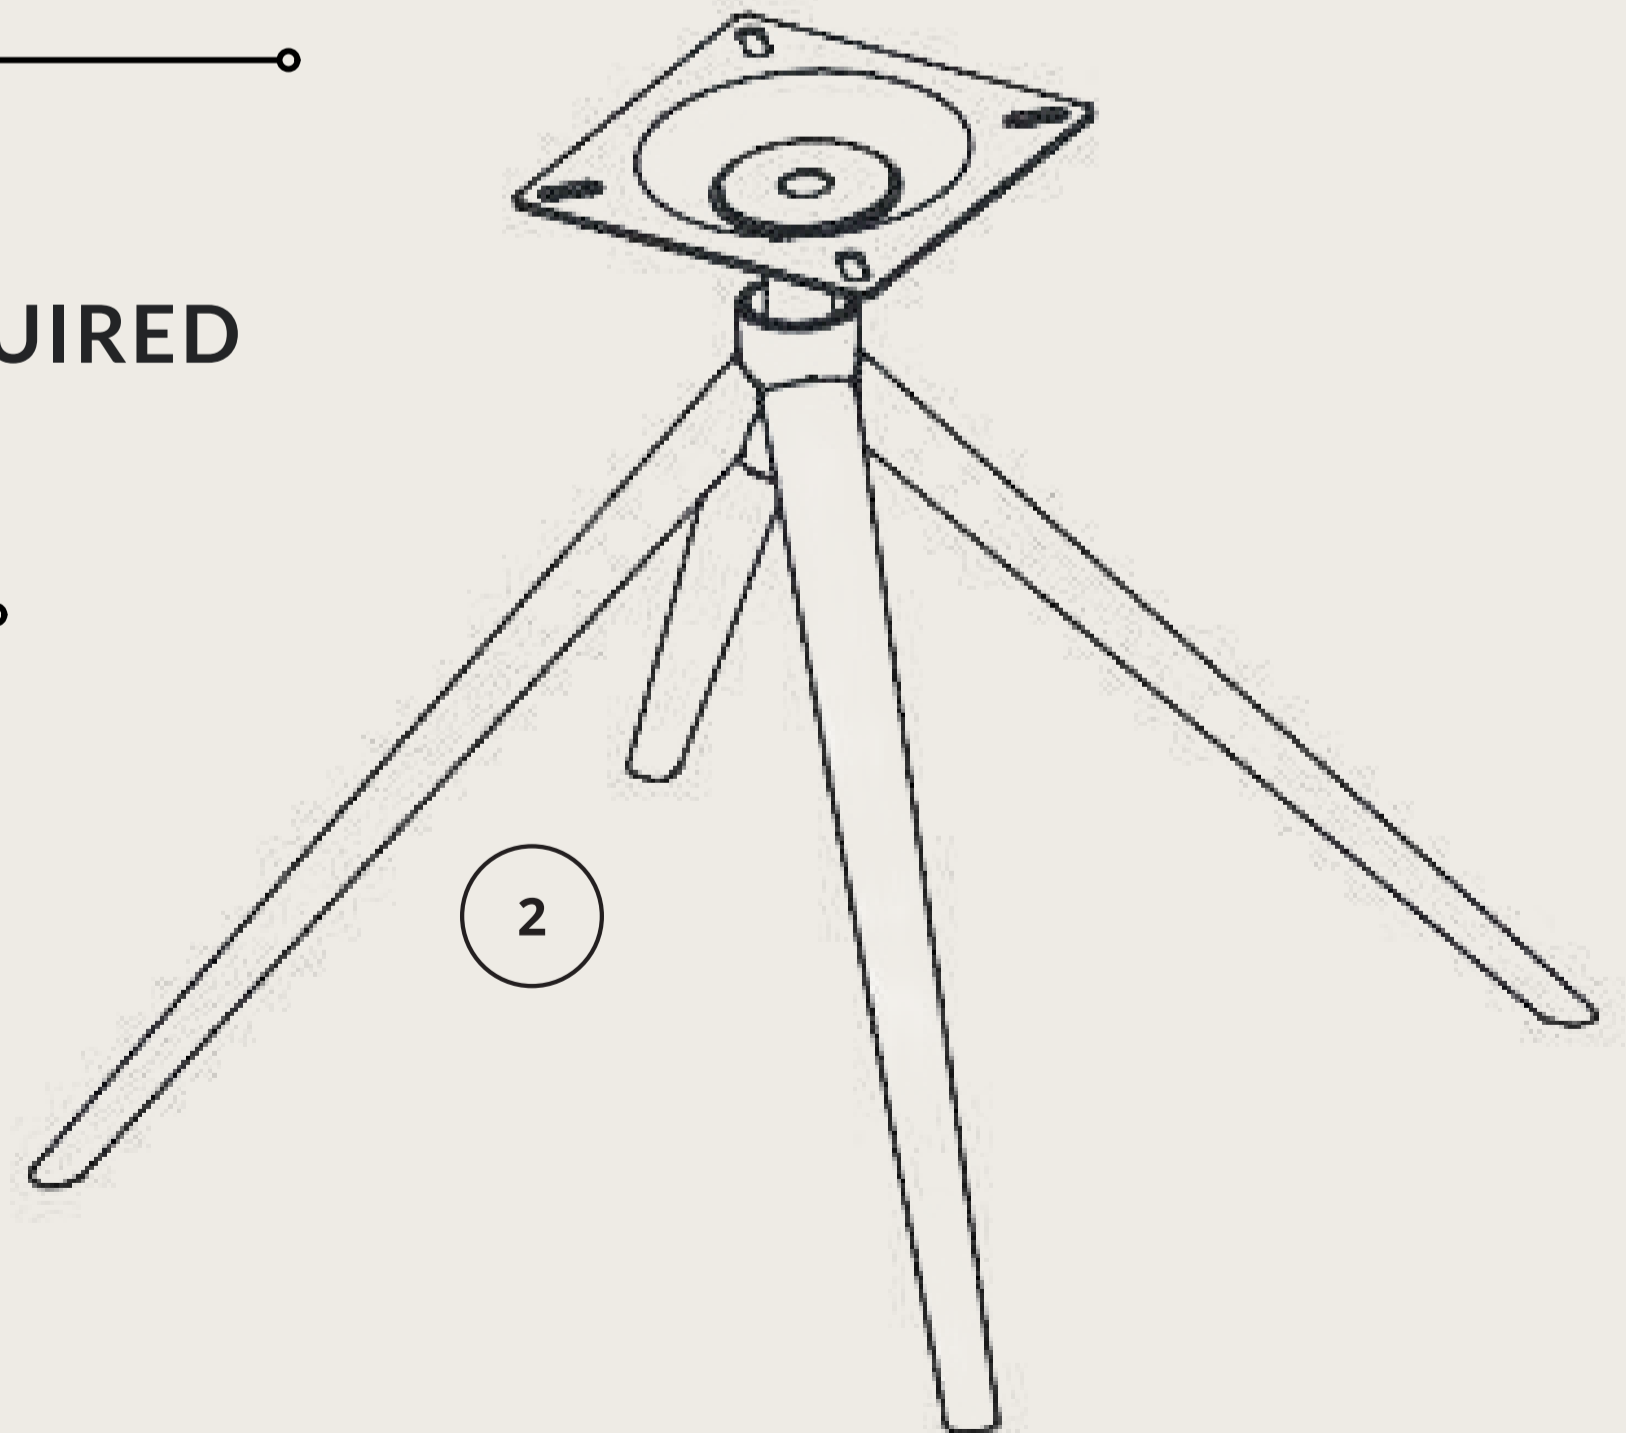

# STELLA SWIVEL CHAIR

ASSEMBLY:

EASY ASSEMBLY  
1 PERSON/ APPROX 15 MINS

1

ALLEN KEY INCLUDED

NO ADDITIONAL TOOLS REQUIRED

2

ONLY 2 PARTS