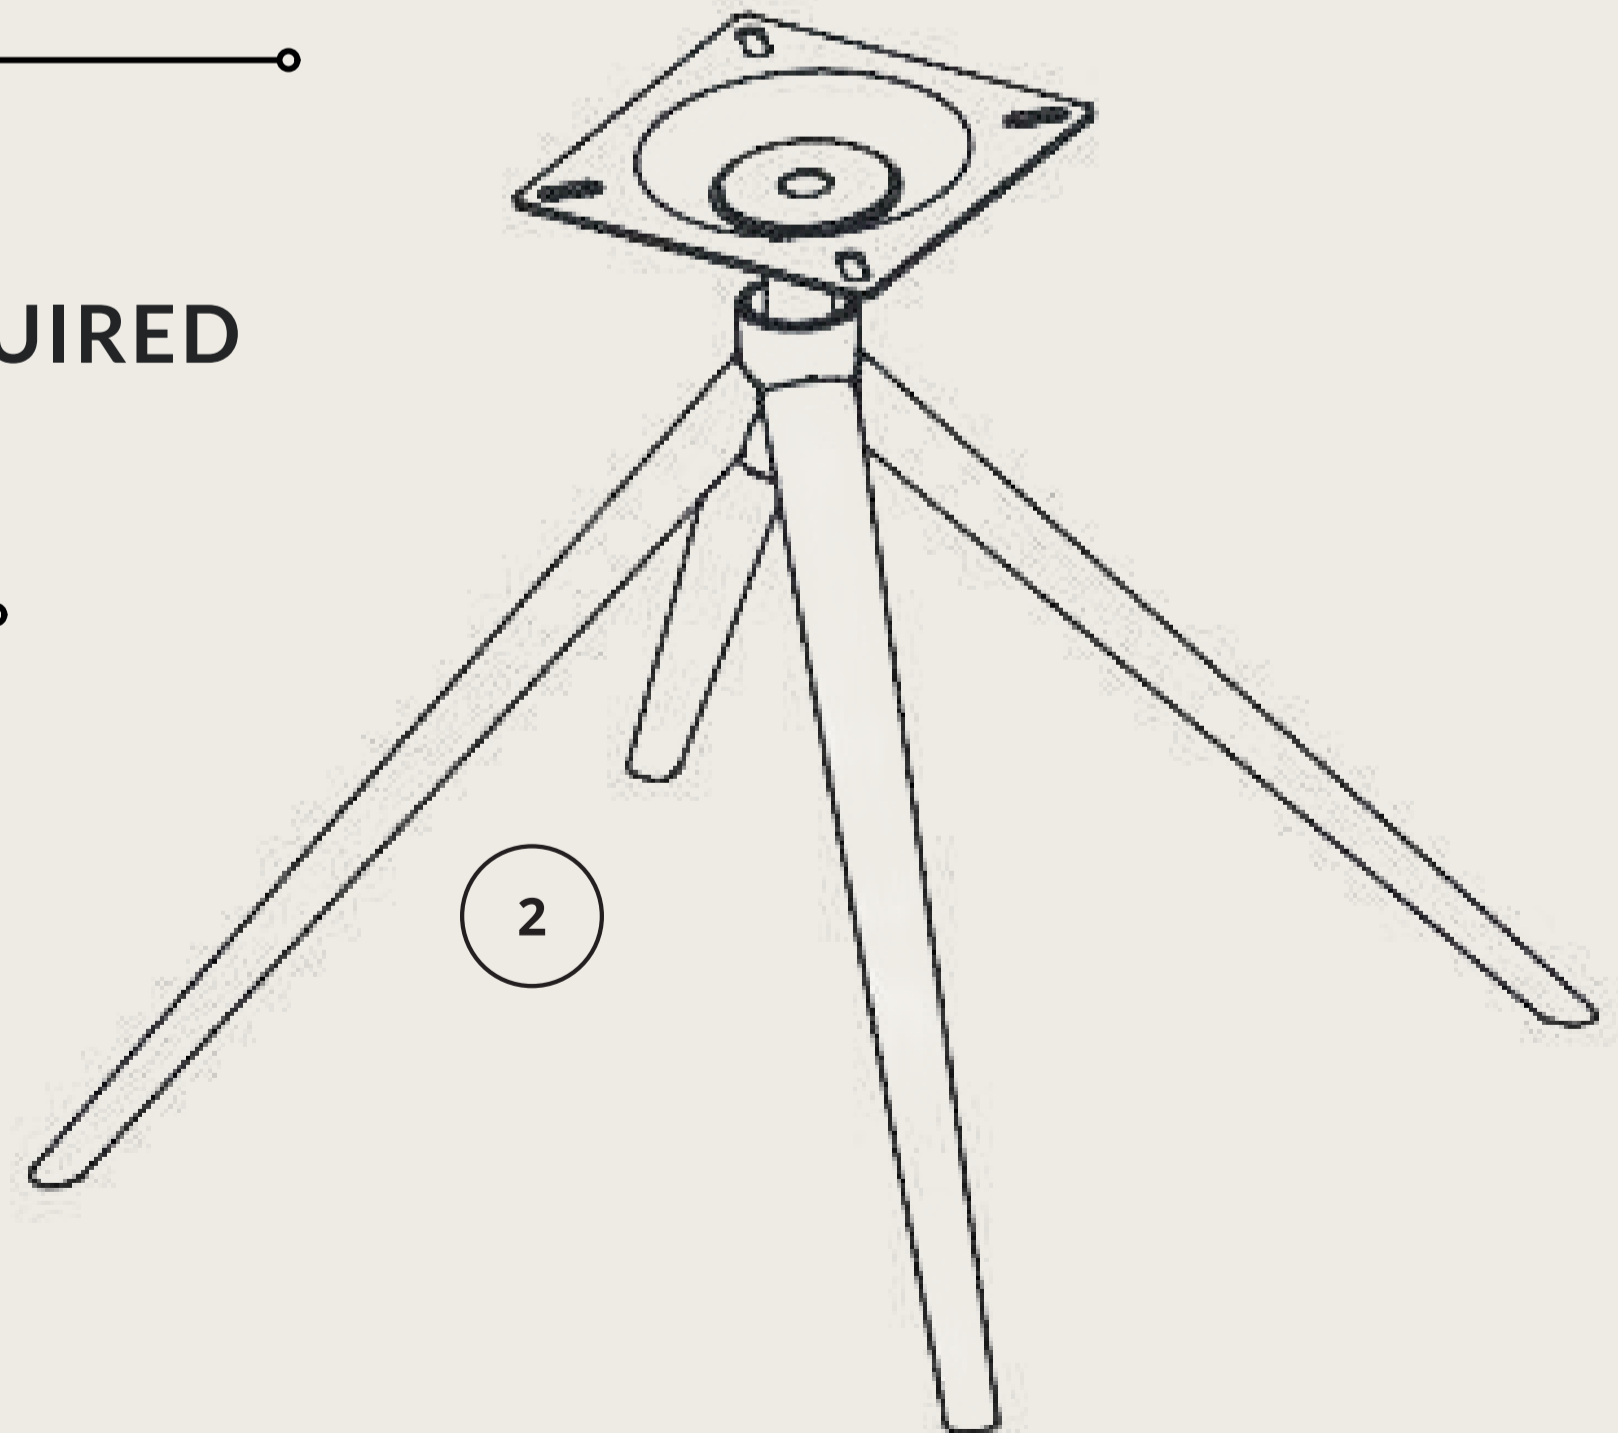

STELLA SWIVEL CHAIR

MOCHA BEIGE BOUCLE FABRIC FOR WARMTH, TEXTURE AND SOFTNESS

SUPPORTIVE WRAPAROUND DESIGN WITH A SOFTLY CURVED PROFILE

360°

360° RETURN SWIVEL FOR EASY MOVEMENT AND POSITIONING

TAPERED BLACK LEGS COMPLETE THE ELEGANT SILHOUETTE

STELLA SWIVEL CHAIR

DIMENSIONS:

STELLA SWIVEL CHAIR

ASSEMBLY:

EASY ASSEMBLY
1 PERSON/ APPROX 15 MINS

1

ALLEN KEY INCLUDED

NO ADDITIONAL TOOLS REQUIRED