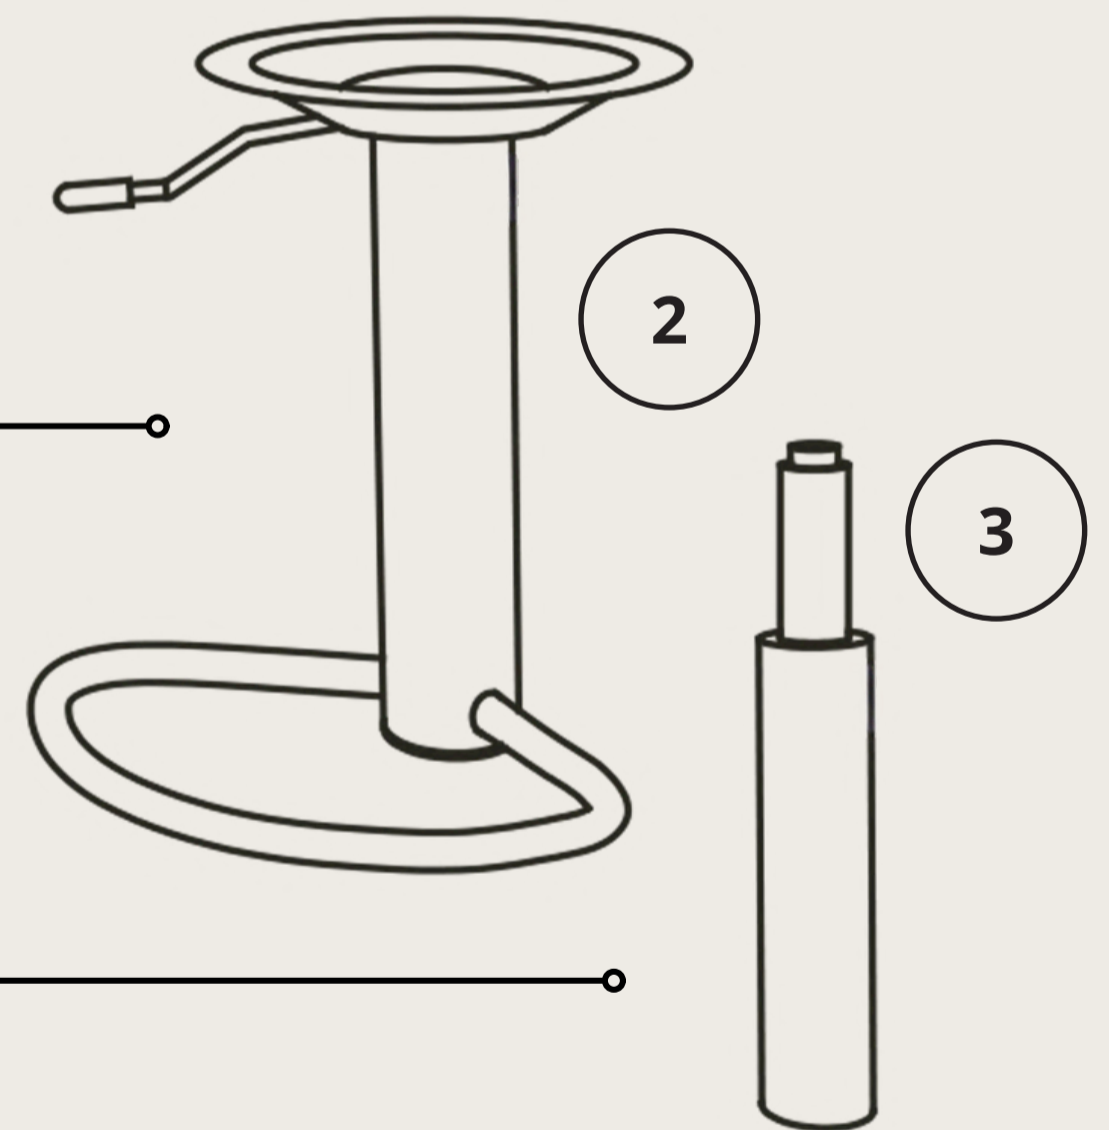

ROSSO BARSTOOL

UPHOLSTERED IN DARK GREY VINTAGE
FAUX LEATHER WITH CONTRASTING
STITCHES

360°

SMOOTH 360° SWIVEL FUNCTION
FOR EASE OF EVERYDAY USE

ADJUSTABLE GAS LIFT MECHANISM
FOR CUSTOMISED HEIGHT

COMFORTABLE FOOTREST

POLISHED BLACK BASE FOR A REFINED,
MODERN LOOK

ROSSO BARSTOOL

DIMENSIONS:

ROSSO BARSTOOL

ASSEMBLY:

EASY ASSEMBLY
1 PERSON/ APPROX 15 MINS

ALLEN KEY INCLUDED

NO ADDITIONAL TOOLS REQUIRED

ONLY 4 PARTS

ROSSO BARSTOOL

AVAILABLE COLOURS:

OLIVE

DARK GREY

STONE