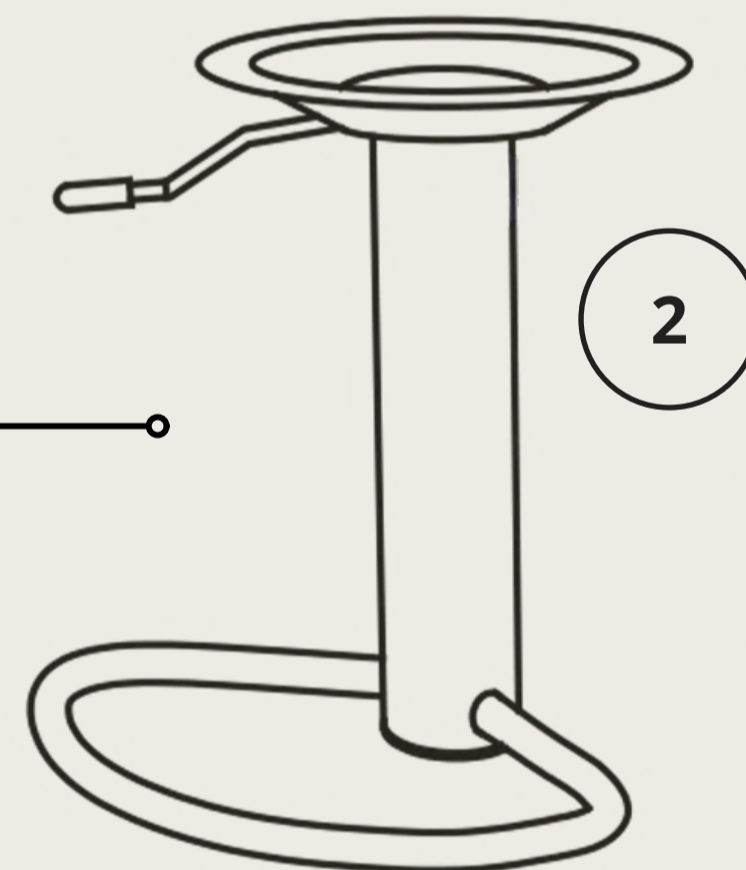

# ROSSO BARSTOOL

DIMENSIONS:

# ROSSO BARSTOOL

ASSEMBLY:

EASY ASSEMBLY  
1 PERSON/ APPROX 15 MINS

ALLEN KEY INCLUDED

NO ADDITIONAL TOOLS REQUIRED

ONLY 4 PARTS