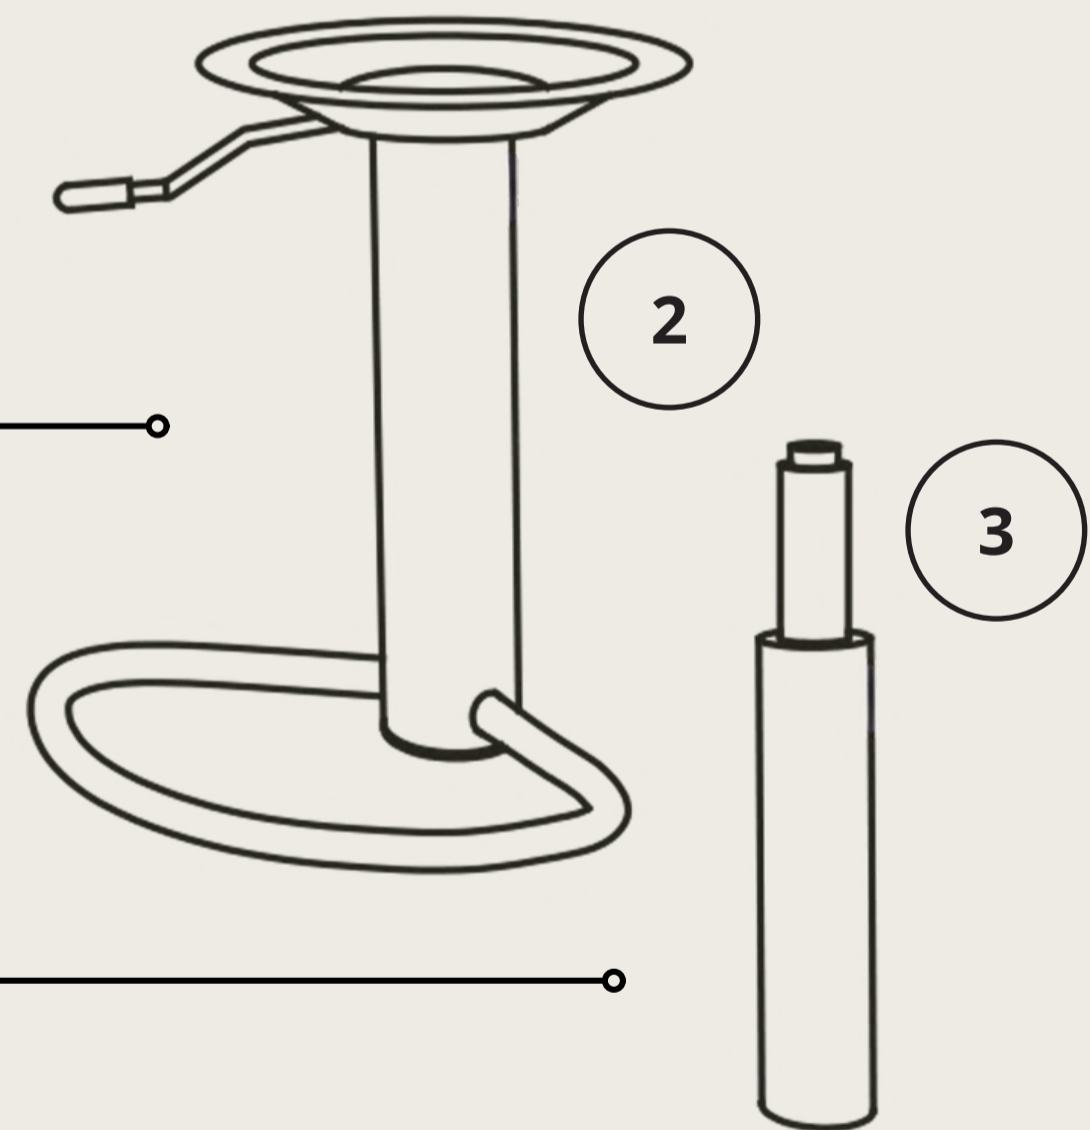

ROSSO BARSTOOL

UPHOLSTERED IN STONE VINTAGE FAUX LEATHER WITH CONTRASTING STITCHES

360°

SMOOTH 360° SWIVEL FUNCTION FOR EASE OF EVERYDAY USE

ADJUSTABLE GAS LIFT MECHANISM FOR CUSTOMISED HEIGHT

COMFORTABLE FOOTREST

POLISHED BLACK BASE FOR A REFINED, MODERN LOOK

ROSSO BARSTOOL

DIMENSIONS:

ROSSO BARSTOOL

ASSEMBLY:

EASY ASSEMBLY
1 PERSON/ APPROX 15 MINS

ALLEN KEY INCLUDED

NO ADDITIONAL TOOLS REQUIRED

ONLY 4 PARTS

ROSSO BARSTOOL

AVAILABLE COLOURS:

OLIVE

DARK GREY

STONE