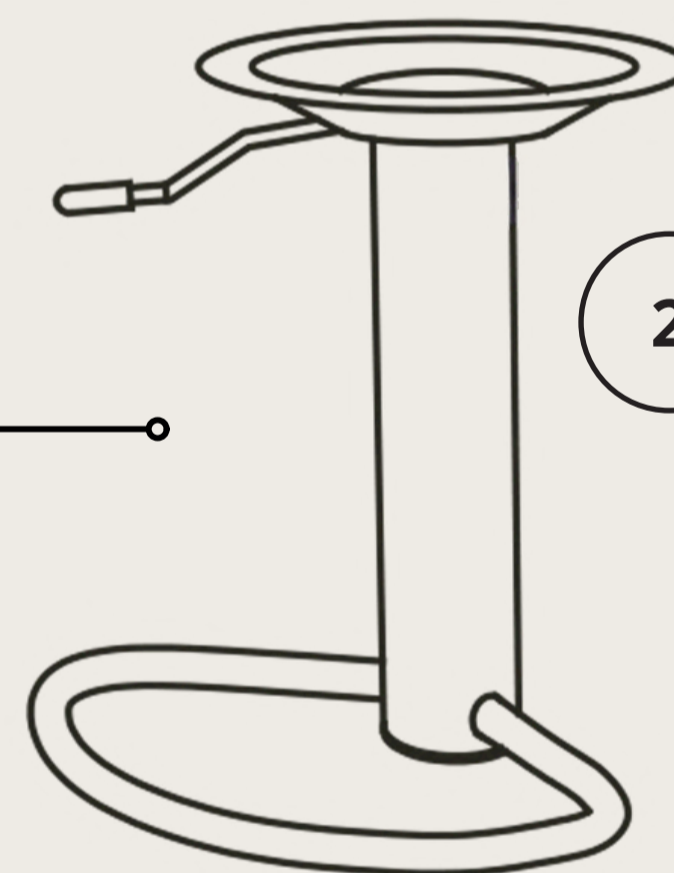

# ROSSO BARSTOOL

DIMENSIONS:

# ROSSO BARSTOOL

ASSEMBLY:

EASY ASSEMBLY  
1 PERSON/ APPROX 15 MINS

ALLEN KEY INCLUDED

NO ADDITIONAL TOOLS REQUIRED

ONLY 4 PARTS