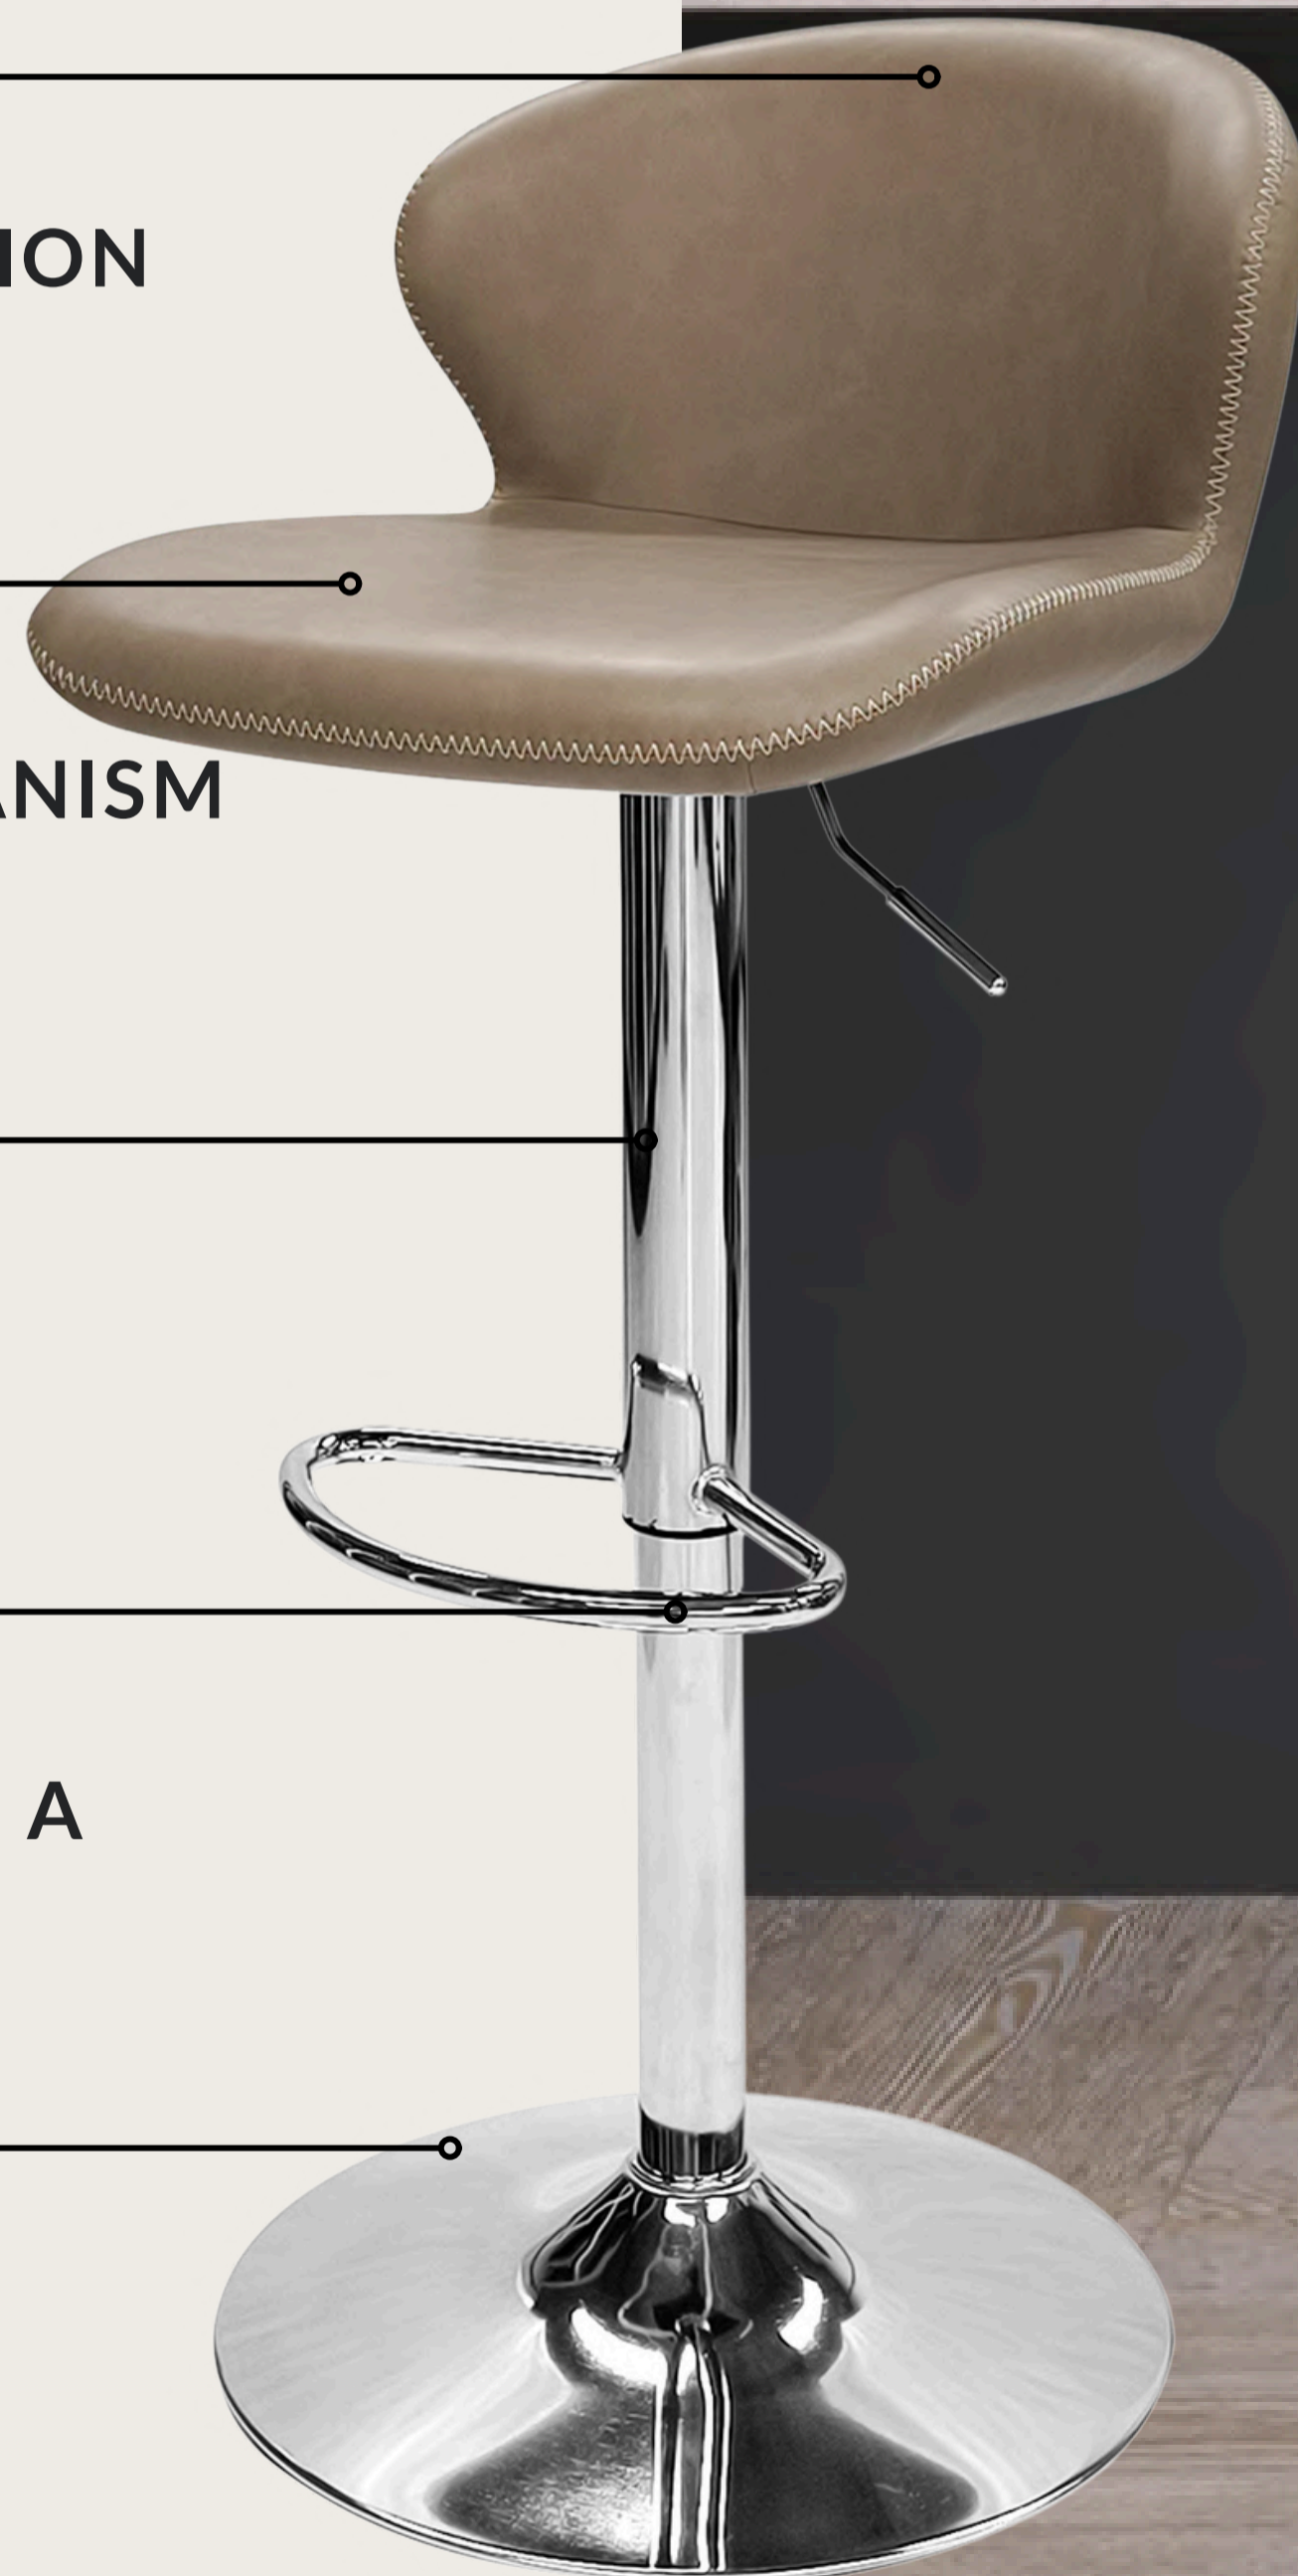

ROSSO BARSTOOL

UPHOLSTERED IN STONE VINTAGE FAUX LEATHER WITH CONTRASTING STITCHES

360°

SMOOTH 360° SWIVEL FUNCTION FOR EASE OF EVERYDAY USE

ADJUSTABLE GAS LIFT MECHANISM FOR CUSTOMISED HEIGHT

COMFORTABLE FOOTREST

POLISHED CHROME BASE FOR A REFINED, MODERN LOOK

ROSSO BARSTOOL

DIMENSIONS:

ROSSO BARSTOOL

ASSEMBLY:

EASY ASSEMBLY
1 PERSON/ APPROX 15 MINS

ALLEN KEY INCLUDED

NO ADDITIONAL TOOLS REQUIRED

ONLY 4 PARTS

ROSSO BARSTOOL

AVAILABLE COLOURS:

OLIVE

DARK GREY

STONE