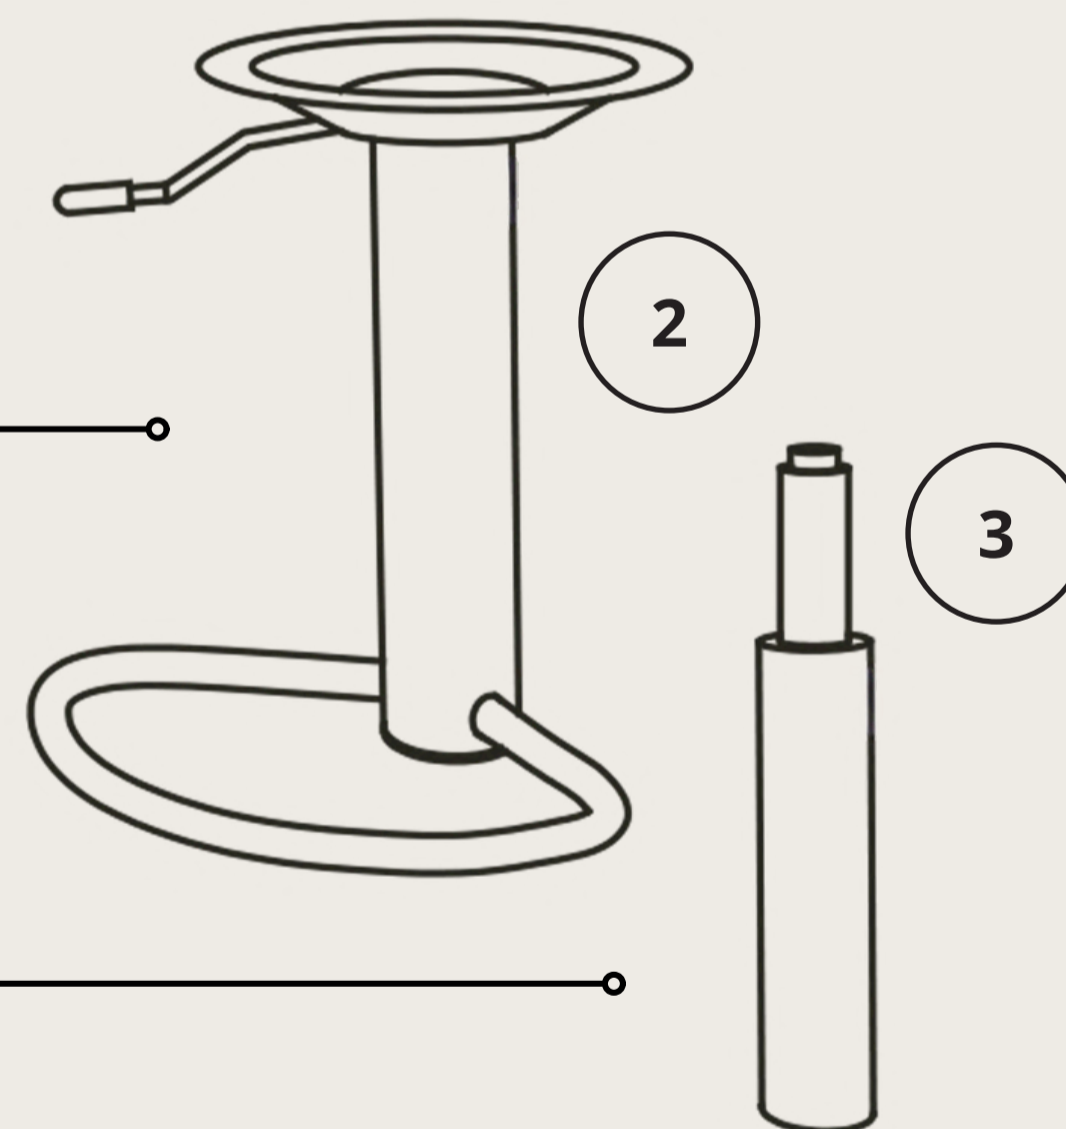

ROSSO BARSTOOL

UPHOLSTERED IN STONE VINTAGE FAUX LEATHER WITH CONTRASTING STITCHES

360°

SMOOTH 360° SWIVEL FUNCTION FOR EASE OF EVERYDAY USE

ADJUSTABLE GAS LIFT MECHANISM FOR CUSTOMISED HEIGHT

COMFORTABLE FOOTREST

POLISHED CHROME BASE FOR A REFINED, MODERN LOOK

ROSSO BARSTOOL

DIMENSIONS:

ROSSO BARSTOOL

ASSEMBLY:

EASY ASSEMBLY
1 PERSON/ APPROX 15 MINS

ALLEN KEY INCLUDED

NO ADDITIONAL TOOLS REQUIRED

ONLY 4 PARTS

ROSSO BARSTOOL

AVAILABLE COLOURS:

OLIVE

DARK GREY

STONE