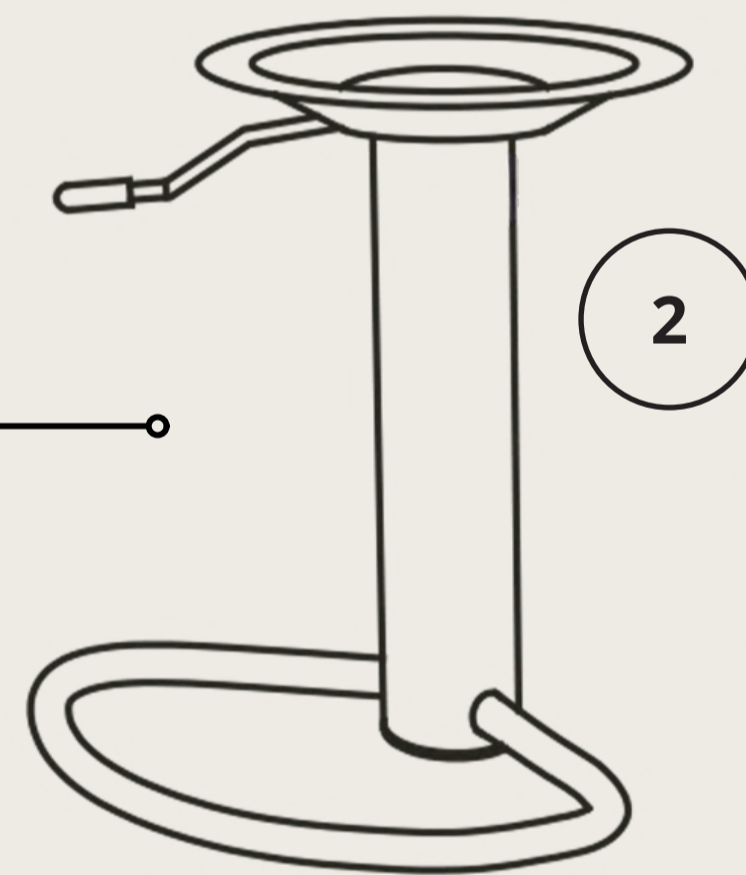

# ROSSO BARSTOOL

DIMENSIONS:

# ROSSO BARSTOOL

ASSEMBLY:

EASY ASSEMBLY  
1 PERSON/ APPROX 15 MINS

ALLEN KEY INCLUDED

NO ADDITIONAL TOOLS REQUIRED

ONLY 4 PARTS