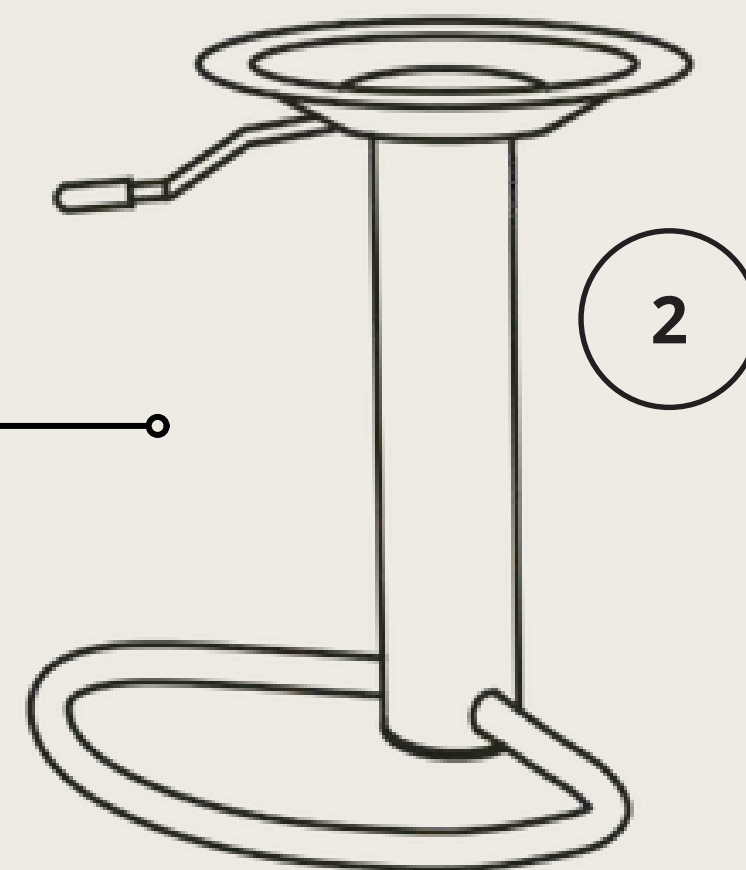

ROSSO BARSTOOL

UPHOLSTERED IN DARK GREY VINTAGE
FAUX LEATHER WITH CONTRASTING
STITCHES

360°

SMOOTH 360° SWIVEL FUNCTION
FOR EASE OF EVERYDAY USE

ADJUSTABLE GAS LIFT MECHANISM
FOR CUSTOMISED HEIGHT

COMFORTABLE FOOTREST

POLISHED BLACK BASE FOR A REFINED,
MODERN LOOK

ROSSO BARSTOOL

DIMENSIONS:

ROSSO BARSTOOL

ASSEMBLY:

EASY ASSEMBLY
1 PERSON/ APPROX 15 MINS

ALLEN KEY INCLUDED

NO ADDITIONAL TOOLS REQUIRED

ONLY 4 PARTS

ROSSO BARSTOOL

AVAILABLE COLOURS:

OLIVE

DARK GREY

STONE

ROSSO BARSTOOL

AVAILABLE COLOURS: