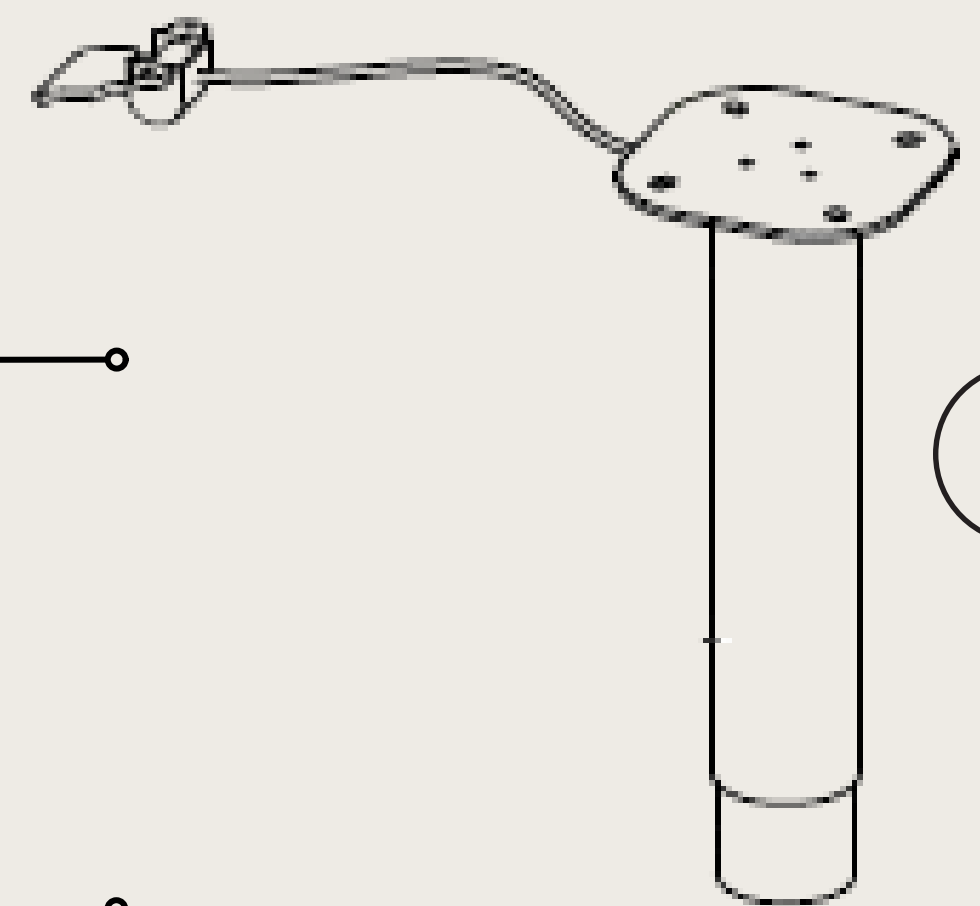

EASY CLEAN SURFACE

SMOOTH SURFACE WIPES
CLEAN IN SECONDS

RILEY SOFA TABLE

DIMENSIONS:

RILEY SOFA TABLE

15 KG LOAD CAPACITY

STRONG AND RELIABLE.

BUILT TO SUPPORT
LAPTOPS, DRINKS,
BOOKS AND OTHER
EVERYDAY ESSENTIALS

STABLE METAL BASE

SLIM METAL BASE FITS NEATLY
UNDER SOFAS OR CHAIRS
FOR CONVENIENT USE AND
STABLE SUPPORT

RILEY SOFA TABLE

ASSEMBLY:

EASY ASSEMBLY
1 PERSON/ APPROX 15 MINS

1

ALLEN KEY INCLUDED

2

NO ADDITIONAL TOOLS REQUIRED

ONLY 3 PARTS

3

RILEY SOFA TABLE

AVAILABLE COLOURS:

GREY

WHITE

BEIGE