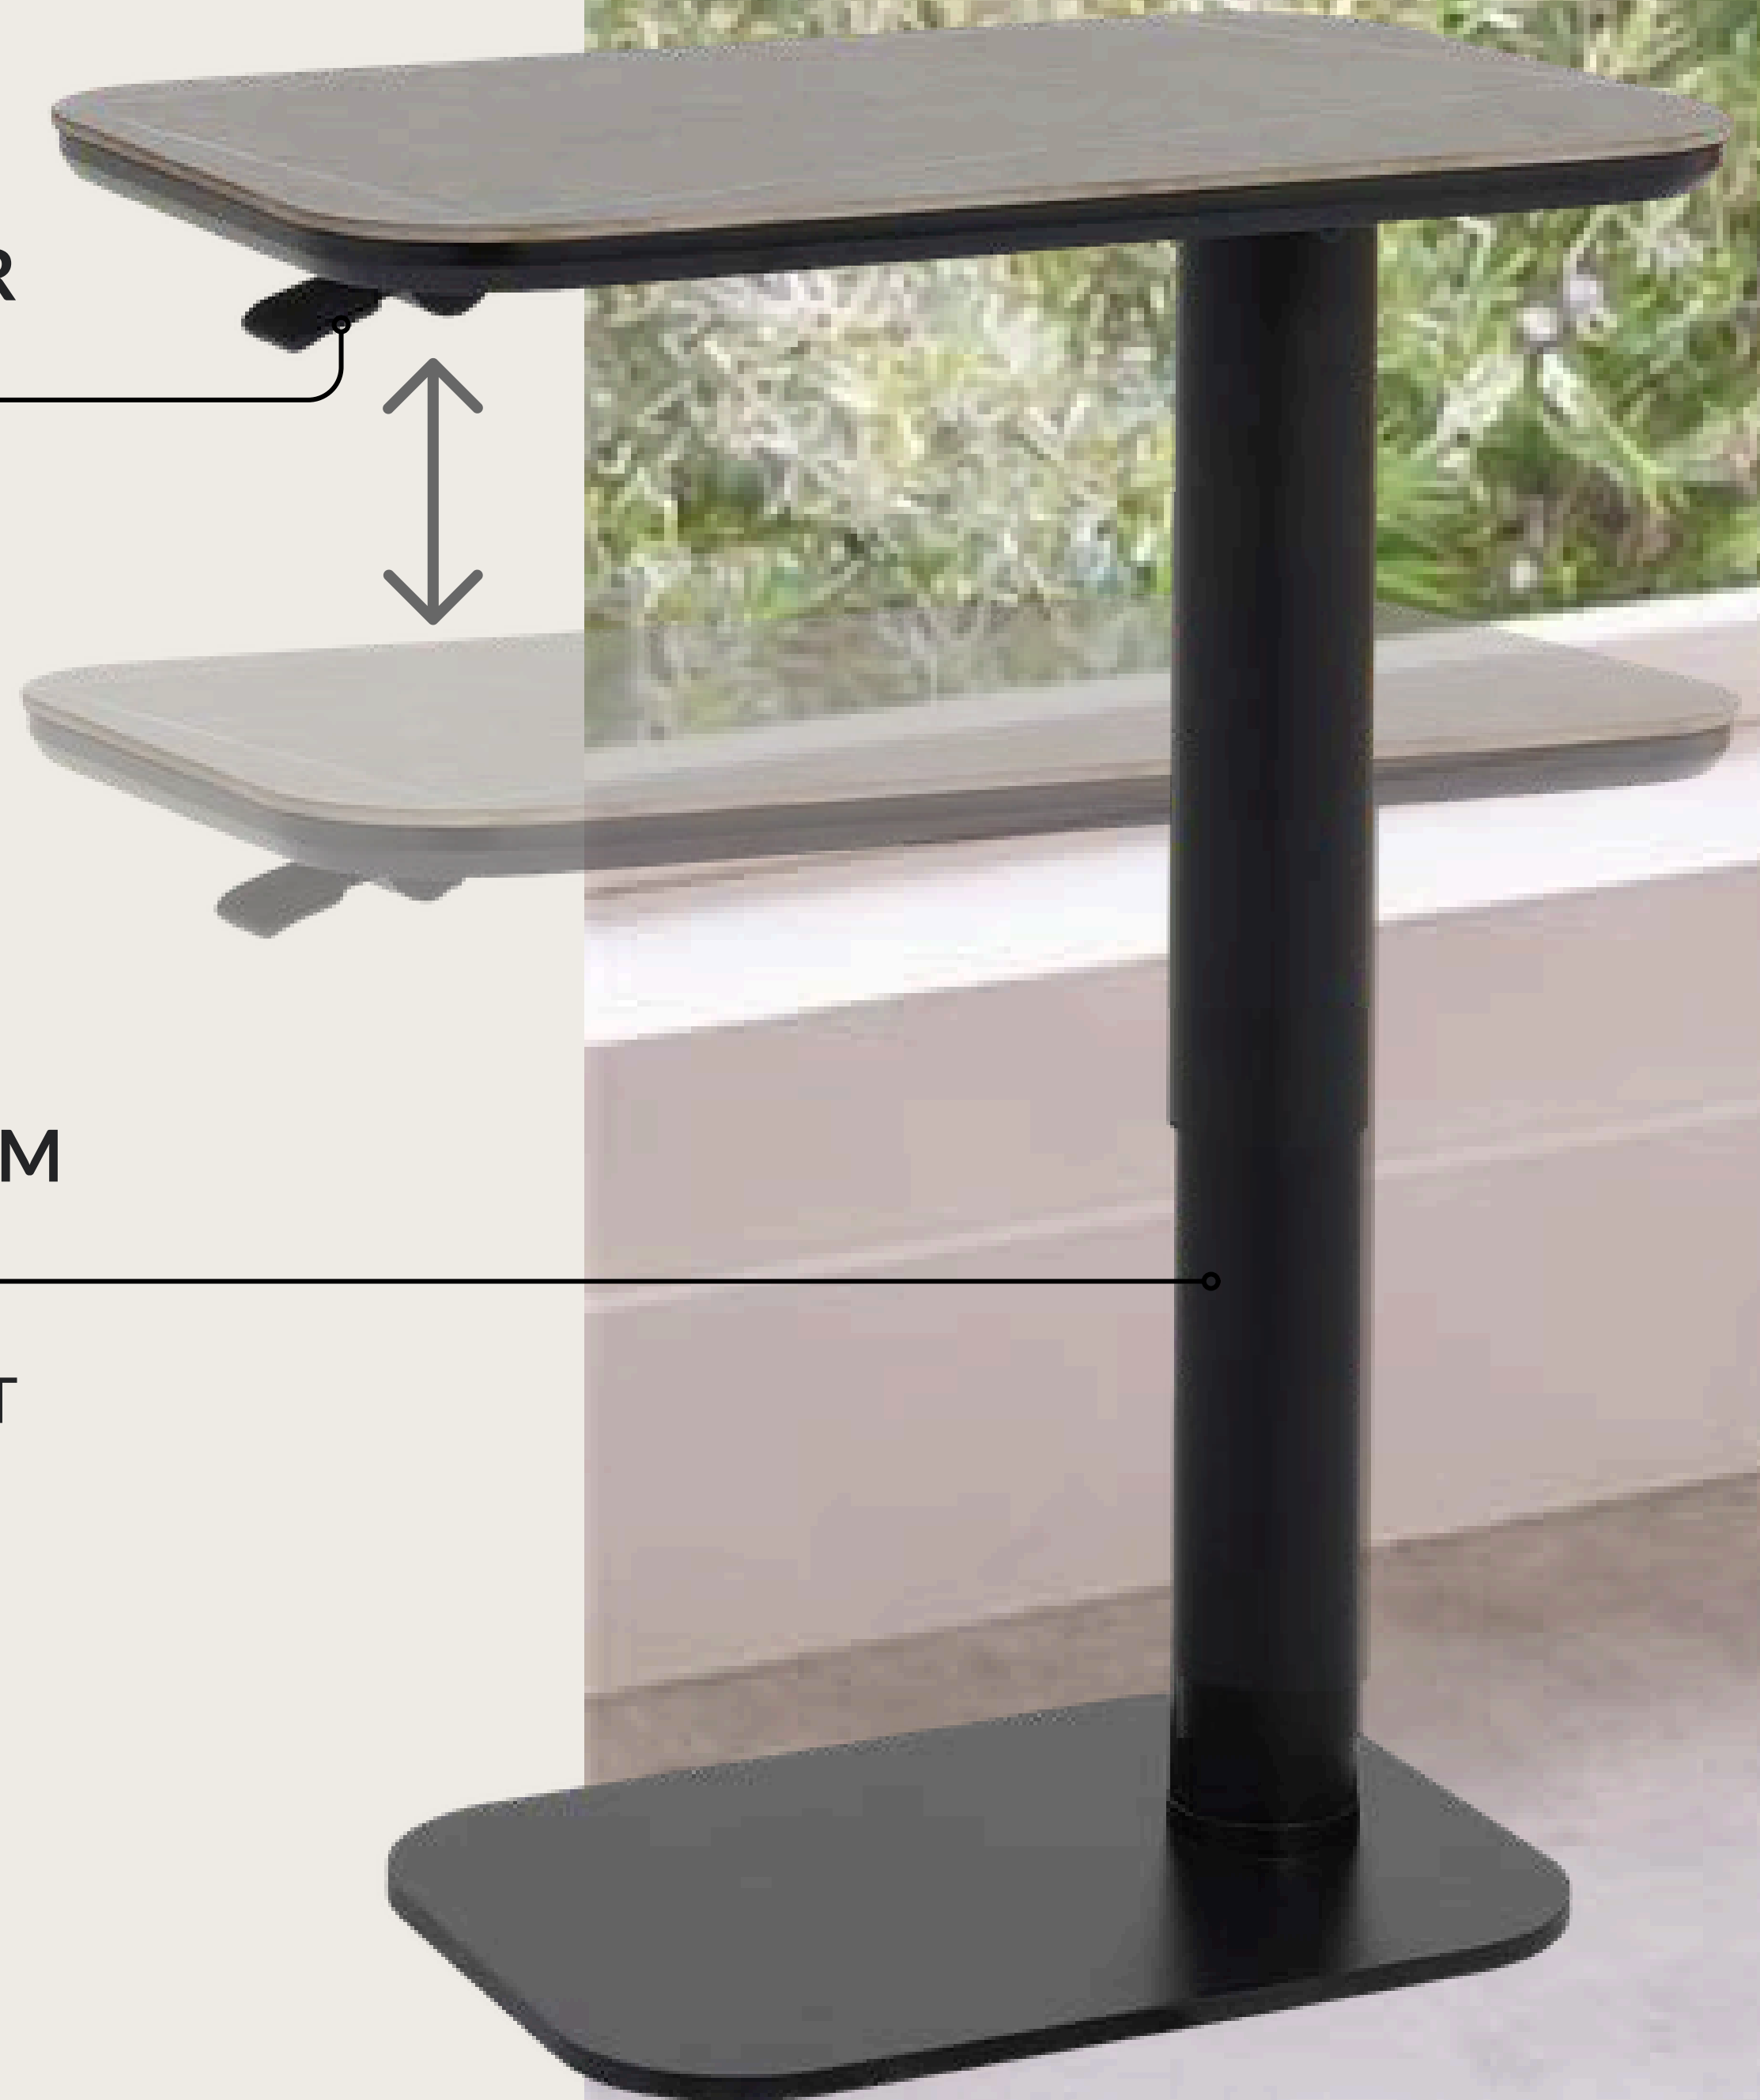

RILEY SOFA TABLE

HEAT & STAIN-RESISTANT
CERAMIC TOP

SMOOTH FUNCTION
HEIGHT CONTROL LEVER

GREY MARBLE
EFFECT

ADJUSTABLE GAS LIFT MECHANISM
FOR CUSTOMISED HEIGHT

BLACK METAL BASE
FOR A REFINED, MODERN LOOK

RILEY SOFA TABLE

EASY ACCESS CONTROL LEVER

**QUICK AND PRECISE HEIGHT
ADJUSTMENT**

SMOOTH GAS LIFT MECHANISM

**EFFORTLESS HEIGHT ADJUSTMENT
FOR A COMFORTABLE AND
CUSTOMISED SETUP**

RILEY SOFA TABLE

GREY CERAMIC TOP

DURABLE CERAMIC
MARBLE EFFECT SURFACE
RESISTS HEAT, SCRATCHES
AND EVERYDAY WEAR

EASY CLEAN SURFACE

SMOOTH SURFACE WIPES
CLEAN IN SECONDS

RILEY SOFA TABLE

DIMENSIONS:

RILEY SOFA TABLE

15 KG LOAD CAPACITY

STRONG AND RELIABLE.

BUILT TO SUPPORT
LAPTOPS, DRINKS,
BOOKS AND OTHER
EVERYDAY ESSENTIALS

STABLE METAL BASE

SLIM METAL BASE FITS NEATLY
UNDER SOFAS OR CHAIRS
FOR CONVENIENT USE AND
STABLE SUPPORT

RILEY SOFA TABLE

ASSEMBLY:

EASY ASSEMBLY
1 PERSON/ APPROX 15 MINS

1

ALLEN KEY INCLUDED

2