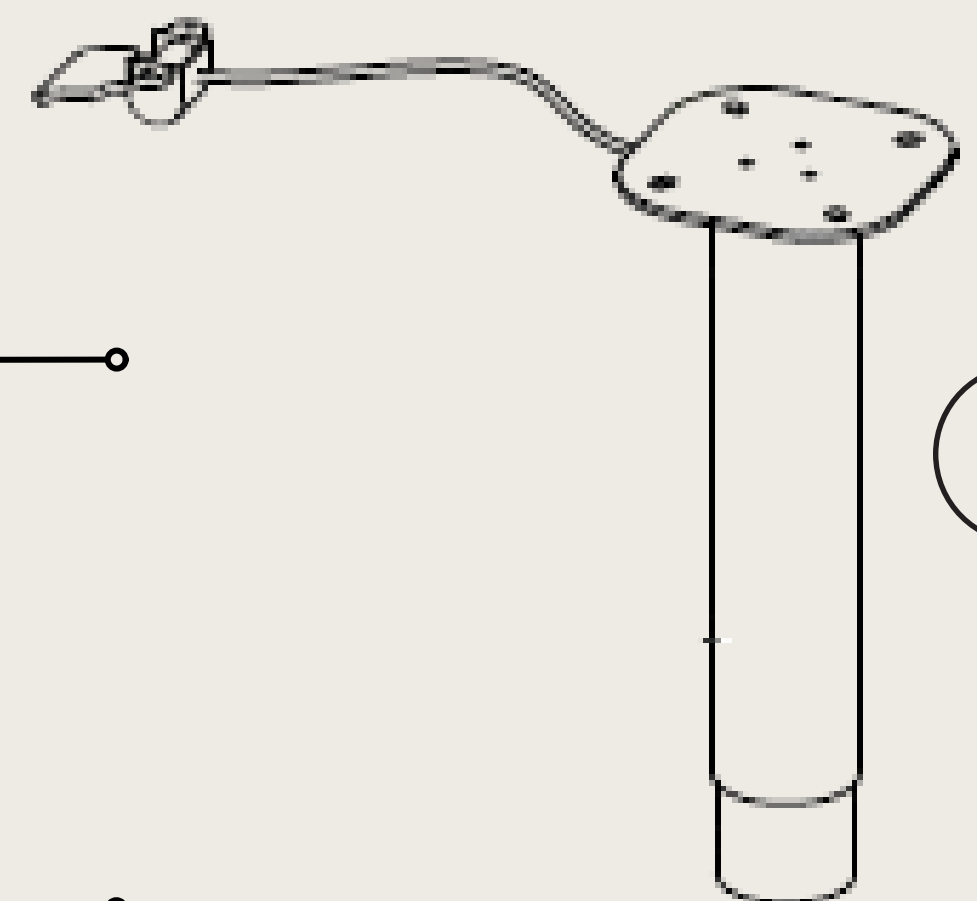

EASY CLEAN SURFACE

SMOOTH SURFACE WIPES
CLEAN IN SECONDS

RILEY SOFA TABLE

DIMENSIONS:

RILEY SOFA TABLE

15 KG LOAD CAPACITY

STRONG AND RELIABLE.

BUILT TO SUPPORT
LAPTOPS, DRINKS,
BOOKS AND OTHER
EVERYDAY ESSENTIALS

STABLE METAL BASE

SLIM METAL BASE FITS NEATLY
UNDER SOFAS OR CHAIRS
FOR CONVENIENT USE AND
STABLE SUPPORT

RILEY SOFA TABLE

ASSEMBLY:

EASY ASSEMBLY
1 PERSON/ APPROX 15 MINS

1

ALLEN KEY INCLUDED

2

NO ADDITIONAL TOOLS REQUIRED

ONLY 3 PARTS

3

RILEY SOFA TABLE

AVAILABLE COLOURS:

GREY

WHITE

BEIGE