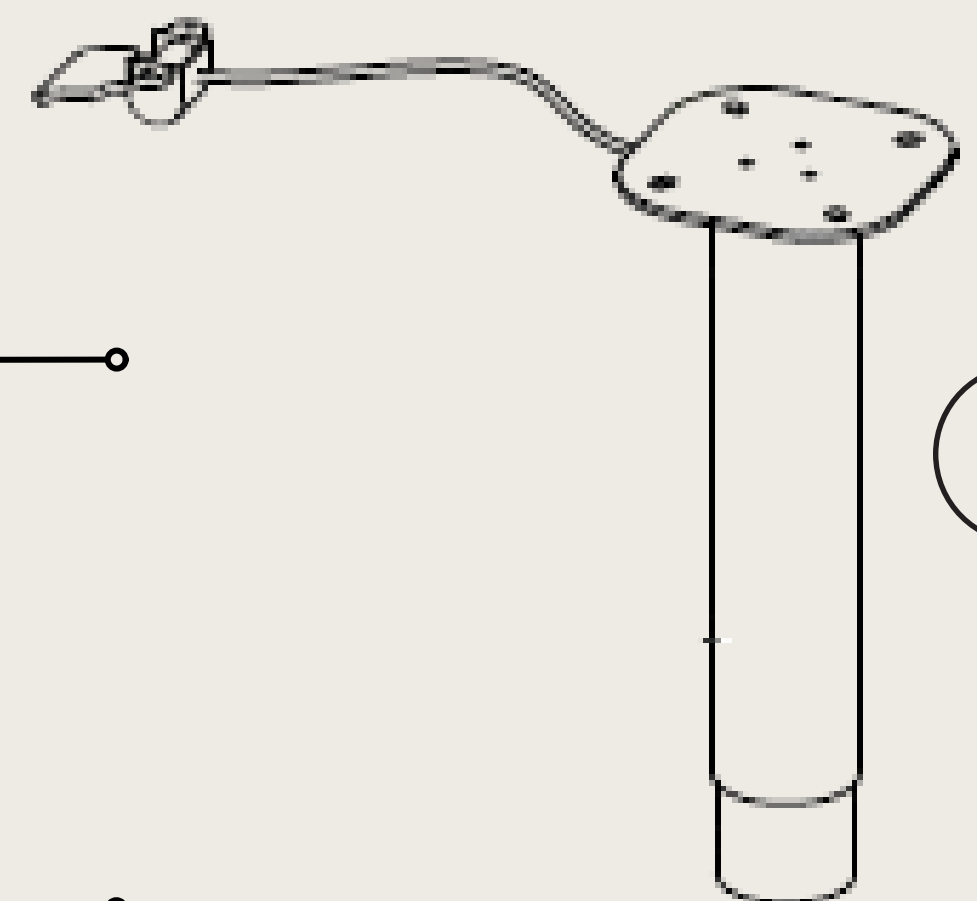

EASY ACCESS CONTROL LEVER

**QUICK AND PRECISE HEIGHT
ADJUSTMENT**

SMOOTH GAS LIFT MECHANISM

**EFFORTLESS HEIGHT ADJUSTMENT
FOR A COMFORTABLE AND
CUSTOMISED SETUP**

RILEY SOFA TABLE

BEIGE CERAMIC TOP

DURABLE CERAMIC
TRAVERTINE EFFECT SURFACE
RESISTS HEAT, SCRATCHES
AND EVERYDAY WEAR

EASY CLEAN SURFACE

SMOOTH SURFACE WIPES
CLEAN IN SECONDS

RILEY SOFA TABLE

DIMENSIONS:

RILEY SOFA TABLE

15 KG LOAD CAPACITY

STRONG AND RELIABLE.

BUILT TO SUPPORT
LAPTOPS, DRINKS,
BOOKS AND OTHER
EVERYDAY ESSENTIALS

STABLE METAL BASE

SLIM METAL BASE FITS NEATLY
UNDER SOFAS OR CHAIRS
FOR CONVENIENT USE AND
STABLE SUPPORT

RILEY SOFA TABLE

ASSEMBLY:

EASY ASSEMBLY
1 PERSON/ APPROX 15 MINS

1

ALLEN KEY INCLUDED

2

NO ADDITIONAL TOOLS REQUIRED

ONLY 3 PARTS

3

RILEY SOFA TABLE

AVAILABLE COLOURS:

GREY

WHITE

BEIGE